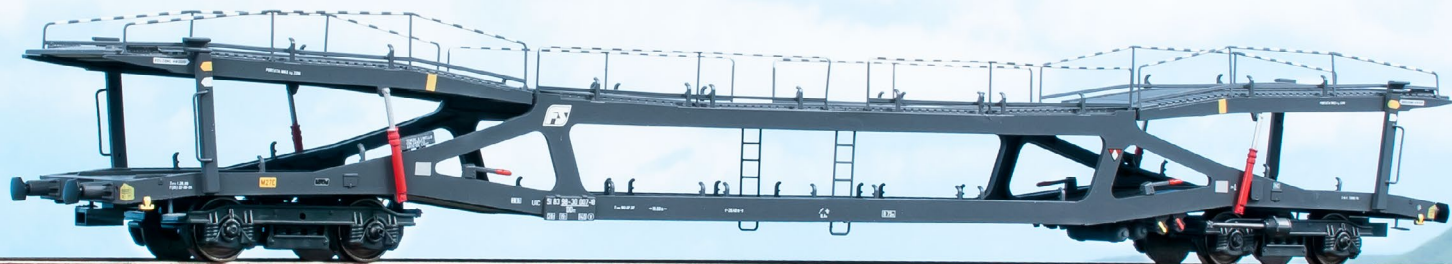

40451 Carro DDm trasporto auto

40451 **NEW**   303 

Carro DDm trasporto auto in livrea grigio ardesia.
Car carrier wagons type DDm in slate grey livery.
DDm-Autotransportwagen in schiefergrauer Lackierung.